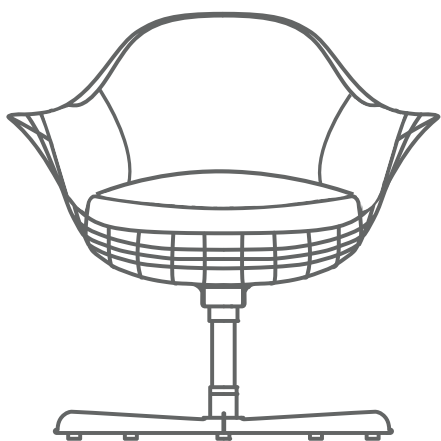

myface
OUTDOOR DESIGN®

PRODUCT SPECS

NODO lounge armchair

OVERVIEW

NODO lounge armchair

DISTINCTIVE SELECTION OF CONTEMPORARY LIGHTNESS.

Reinstating the signature style of the Nodo dining set, this chaise longue was designed having the raw sketch as main inspiration. Sinuous stainless steel lines of exclusive finish promise an elegant touch as well as comfort and personality to any relax driven patio.

Armchair and ottoman are sold separately.

YEAR	TYPE	COLLECTION	CONSTRUCTION
2020	Lounge armchair & ottoman	Myface	Bronze plated stainless steel mesh and acrylic fabric cushions.

DIMENSIONS

705 mm 27.8"

370 mm 14.6"
690 mm 27.2"

425 mm 16.7"

370 mm 14.6"

660 mm 26"

440 mm 17.3"

LOUNGE ARMCHAIR

WIDTH	DEPTH	HEIGHT
705 mm 27.8"	660 mm 26"	690 mm 27.2"

OTTOMAN

WIDTH	DEPTH	HEIGHT
425 mm 16.7"	440 mm 17.3"	370 mm 14.6"