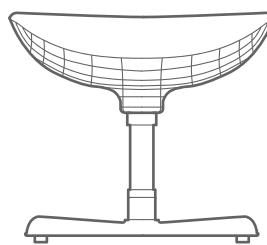

myface
OUTDOOR DESIGN®

PRODUCT SPECS

NODO lounge armchair

OVERVIEW

NODO lounge armchair

DISTINCTIVE SELECTION OF CONTEMPORARY LIGHTNESS.

Reinstating the signature style of the Nodo dining set, this chaise longue was designed having the raw sketch as main inspiration. Sinuous stainless steel lines of exclusive finish promise an elegant touch as well as comfort and personality to any relax driven patio.

Armchair and ottoman are sold separately.

YEAR	TYPE	COLLECTION	CONSTRUCTION
2020	Lounge armchair & ottoman	Myface	Bronze plated stainless steel mesh and acrylic fabric cushions.

DIMENSIONS

705 mm 27.8"

370 mm 14.6"
690 mm 27.2"

425 mm 16.7"

370 mm 14.6"

660 mm 26"

440 mm 17.3"

LOUNGE ARMCHAIR

WIDTH	DEPTH	HEIGHT
705 mm 27.8"	660 mm 26"	690 mm 27.2"

OTTOMAN

WIDTH	DEPTH	HEIGHT
425 mm 16.7"	440 mm 17.3"	370 mm 14.6"