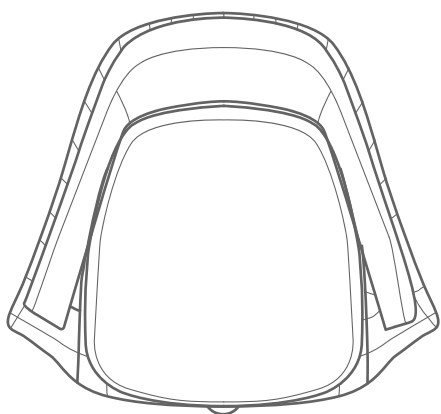

Armchair and ottoman are sold separately.

YEAR	TYPE	COLLECTION	CONSTRUCTION
2020	Lounge armchair & ottoman	Myface	Bronze plated stainless steel mesh and acrylic fabric cushions.

DIMENSIONS

705 mm 27.8"

370 mm 14.6"
690 mm 27.2"

425 mm 16.7"

370 mm 14.6"

660 mm 26"

440 mm 17.3"

LOUNGE ARMCHAIR

WIDTH	DEPTH	HEIGHT
705 mm 27.8"	660 mm 26"	690 mm 27.2"

OTTOMAN

WIDTH	DEPTH	HEIGHT
425 mm 16.7"	440 mm 17.3"	370 mm 14.6"